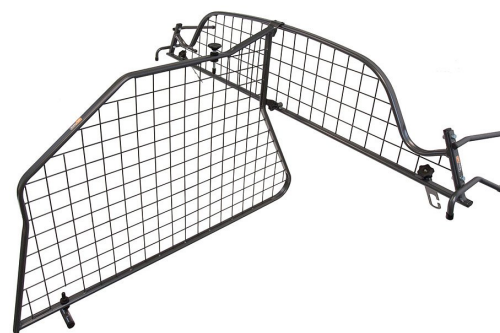

Avdelaren är ett perfekt alternativ att separera lastutrymmet. Du kan på så sätt förvara lasten i lastutrymmet där det ska vara och på så sätt skydda dig och din hund från lasten vid en eventuell olycka.

The divider is the perfect alternative when you need to divide the rear of your car. With the divider you are able to store the heavy cargo safely and protect you and your dog from it if an accident should occur.

Travall is a British high quality manufacturer of Guards, Dividers and other vehicle products with over 30 years experience.

- Boot space Divider for use exclusively with Travall Guards.
- Original quality vehicle specific design.
- Supplied with fitting kit and simple-to-follow fitting guide.
- No drilling or vehicle modification needed.

Model specifics:

- Can only be installed in cars with Travall® Guard TDG1075.
- The Guard for these specific models only fits in the center of the boot, giving a 50/50 split only.

Suitable for models:

Audi A6 Allroad 4F 2006 - 2012
 Audi A6 Avant 4F 2004 - 2008
 Audi A6 Avant 4F 2008 - 2011
 Audi RS6 Avant 4F 2008 - 2010
 Audi S6 Avant 4F 2006 - 2011