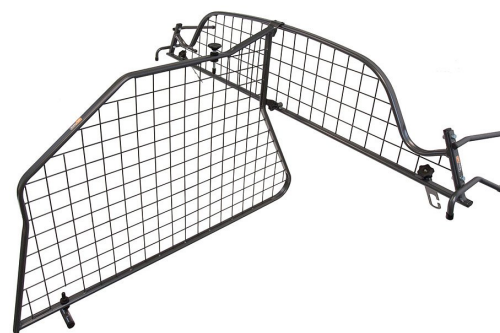

Avdelaren är ett perfekt alternativ att separera lastutrymmet. Du kan på så sätt förvara lasten i lastutrymmet där det ska vara och på så sätt skydda dig och din hund från lasten vid en eventuell olycka.

The divider is the perfect alternative when you need to divide the rear of your car. With the divider you are able to store the heavy cargo safely and protect you and your dog from it if an accident should occur.

Travall is a British high quality manufacturer of Guards, Dividers and other vehicle products with over 30 years experience.

- Boot space Divider for use exclusively with Travall Guards.
- Original quality vehicle specific design.
- Supplied with fitting kit and simple-to-follow fitting guide.
- No drilling or vehicle modification needed.

Model specifics:

- Can only be installed in cars with Travall® Guard TDG1075.
- The Guard for these specific models only fits in the center of the boot, giving a 50/50 split only.

Suitable for models:

Audi A6 Allroad 4F 2006 - 2012
Audi A6 Avant 4F 2004 - 2008
Audi A6 Avant 4F 2008 - 2011
Audi RS6 Avant 4F 2008 - 2010
Audi S6 Avant 4F 2006 - 2011