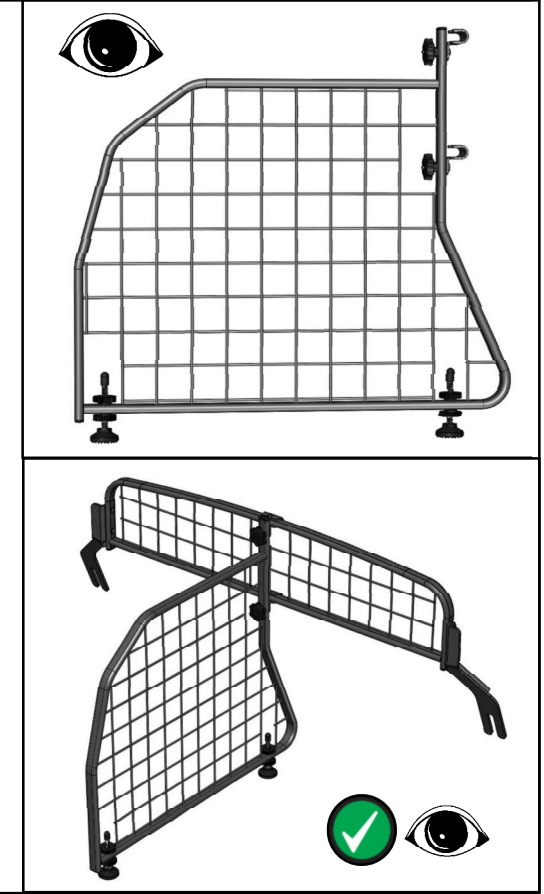

TDG 1715D

FITTING INSTRUCTION / INSTRUCTION DE MONTAGE / EINBAUANLEITUNG /
ISTRUZIONI PER L'USO / INSTRUCCIONES DE MONTAJE / MONTAGEHANDLEIDING

VAUXHALL ASTRA

DOG GUARD / GRILLE PROTECTRICE POUR CHIEN / HUNDEGITTER /
RIPARO PER CANI / DEFENSA PARA PERROS / HONDEREK

(50:50)

(60:40)

TRAVALL

The contents and parts shown in this fitting instruction is the property of TRAVALL therefore anything shown should not be used for any other manufacturing purposes, copied or replicated in anyway without written authorisation from ©TRAVALL.