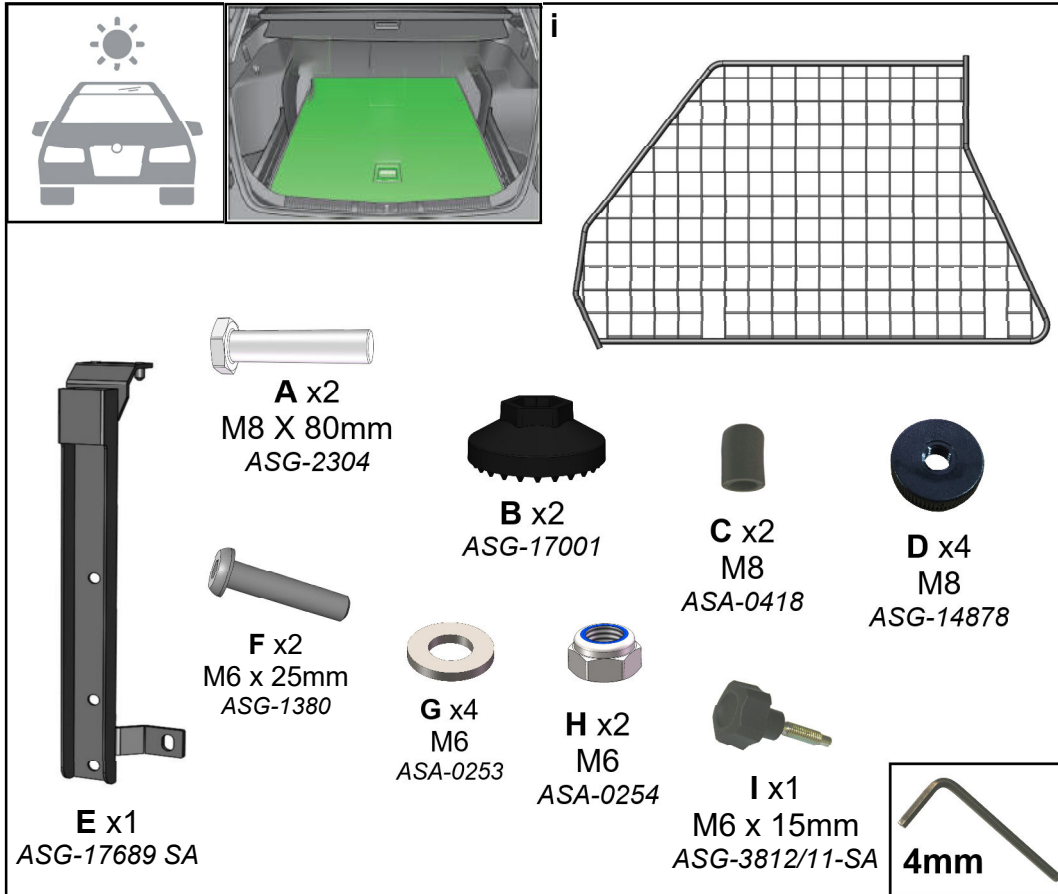

TDG 1471DHF & TDG 1471DLF

FITTING INSTRUCTION / INSTRUCTION DE MONTAGE / EINBAUANLEITUNG /
ISTRUZIONI PER L'USO / INSTRUCCIONES DE MONTAJE / MONTAGEHANDLEIDUNG

SKODA OCTAVIA ESTATE PANO HIGH FLOOR & SKODA OCTAVIA ESTATE PANO LOW FLOOR

DOG GUARD / GRILLE PROTECTRICE POUR CHIEN / HUNDEGITTER /
RIPARO PER CANI / DEFENSA PARA PERROS / HONDEREK

TRAVALL

The contents and parts shown in this fitting instruction is the property of TRAVALL therefore anything shown should not be used for any other manufacturing purposes, copied or replicated in anyway without written authorisation from ©TRAVALL.

TRAVALL UNITED KINGDOM
GOSFORTH ROAD,
DERBY,
DE24 8HU,
United Kingdom,
E: Info@travall.com
T: +44(0)1332387630

The Travall Difference

Lifetime Warranty • OEM Car Factory Supplier
100s of Applications • Manufacturer for Over 30 Years

PATENTS APPLIED FOR