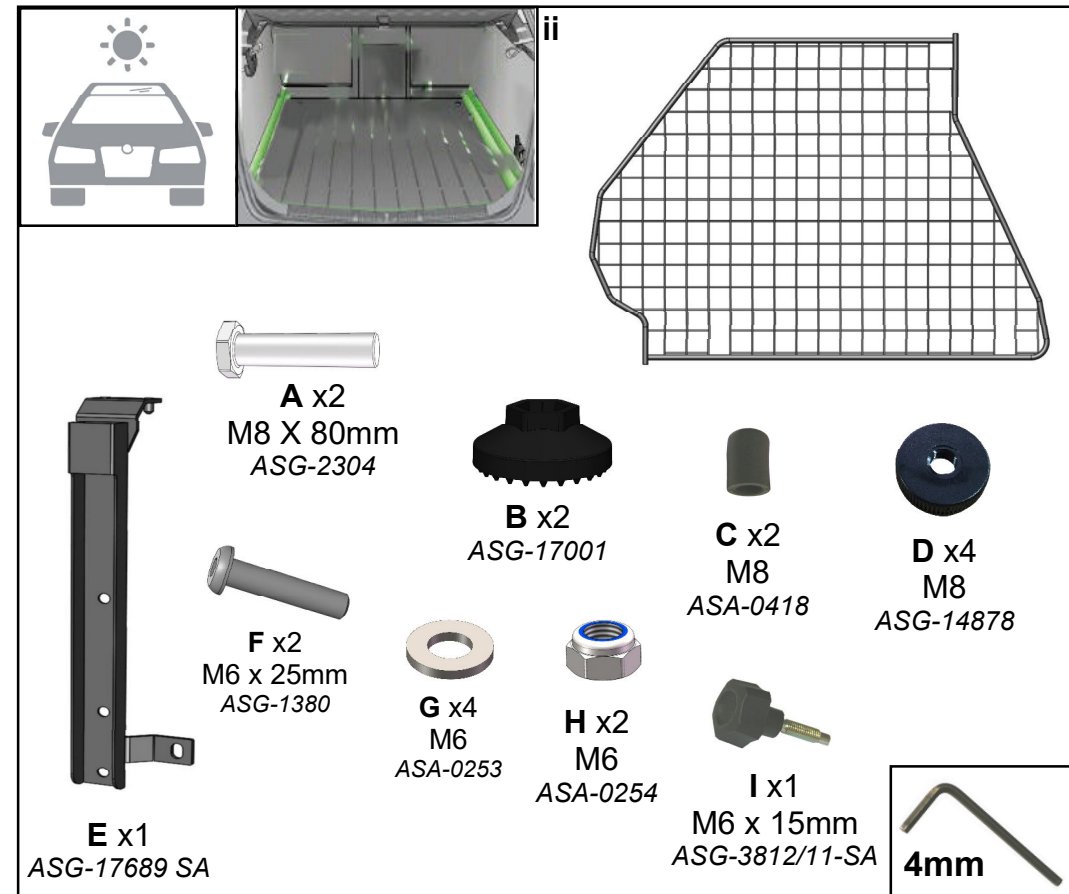

TDG 1471DHF & TDG 1471DLF

FITTING INSTRUCTION / INSTRUCTION DE MONTAGE / EINBAUANLEITUNG /
ISTRUZIONI PER L'USO / INSTRUCCIONES DE MONTAJE / MONTAGEHANDLEIDUNG

SKODA OCTAVIA ESTATE PANO HIGH FLOOR & SKODA OCTAVIA ESTATE PANO LOW FLOOR

DOG GUARD / GRILLE PROTECTRICE POUR CHIEN / HUNDEGITTER /
RIPARO PER CANI / DEFENSA PARA PERROS / HONDEREK

TRAVALL

The contents and parts shown in this fitting instruction is the property of TRAVALL therefore anything shown should not be used for any other manufacturing purposes, copied or replicated in anyway without written authorisation from ©TRAVALL.

TRAVALL UNITED KINGDOM
GOSFORTH ROAD,
DERBY,
DE24 8HU,
United Kingdom,
E: Info@travall.com
T: +44(0)1332387630

The Travall Difference

Lifetime Warranty • OEM Car Factory Supplier
100s of Applications • Manufacturer for Over 30 Years

PATENTS APPLIED FOR